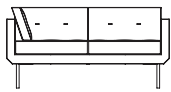

6457-1 Bond Chair

H 31 W 33 D 30.5 / Inside W25 D 20
SH 19.5 AH 26

6457-3 Bond Sofa

H 31 W 87.5 D 30.5 / Inside W 79.25 D 20
SH 19.5 AH 26

Brushed Aluminum Legs

Contact customer service for configurations.

6457-1LAC