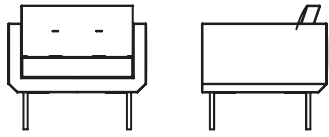

BOND

6457-1 Bond Chair

H 31 W 33 D 30.5 / Inside W25 D 20
SH 19.5 AH 26

6457-3 Bond Sofa

H 31 W 87.5 D 30.5 / Inside W 79.25 D 20
SH 19.5 AH 26

Brushed Aluminum Legs

Contact customer service for configurations.