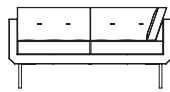

6457-1 Bond Chair

H 31 W 33 D 30.5 / Inside W25 D 20
SH 19.5 AH 26

6457-3 Bond Sofa

H 31 W 87.5 D 30.5 / Inside W 79.25 D 20
SH 19.5 AH 26

Brushed Aluminum Legs

Contact customer service for configurations.

6457-1RAC